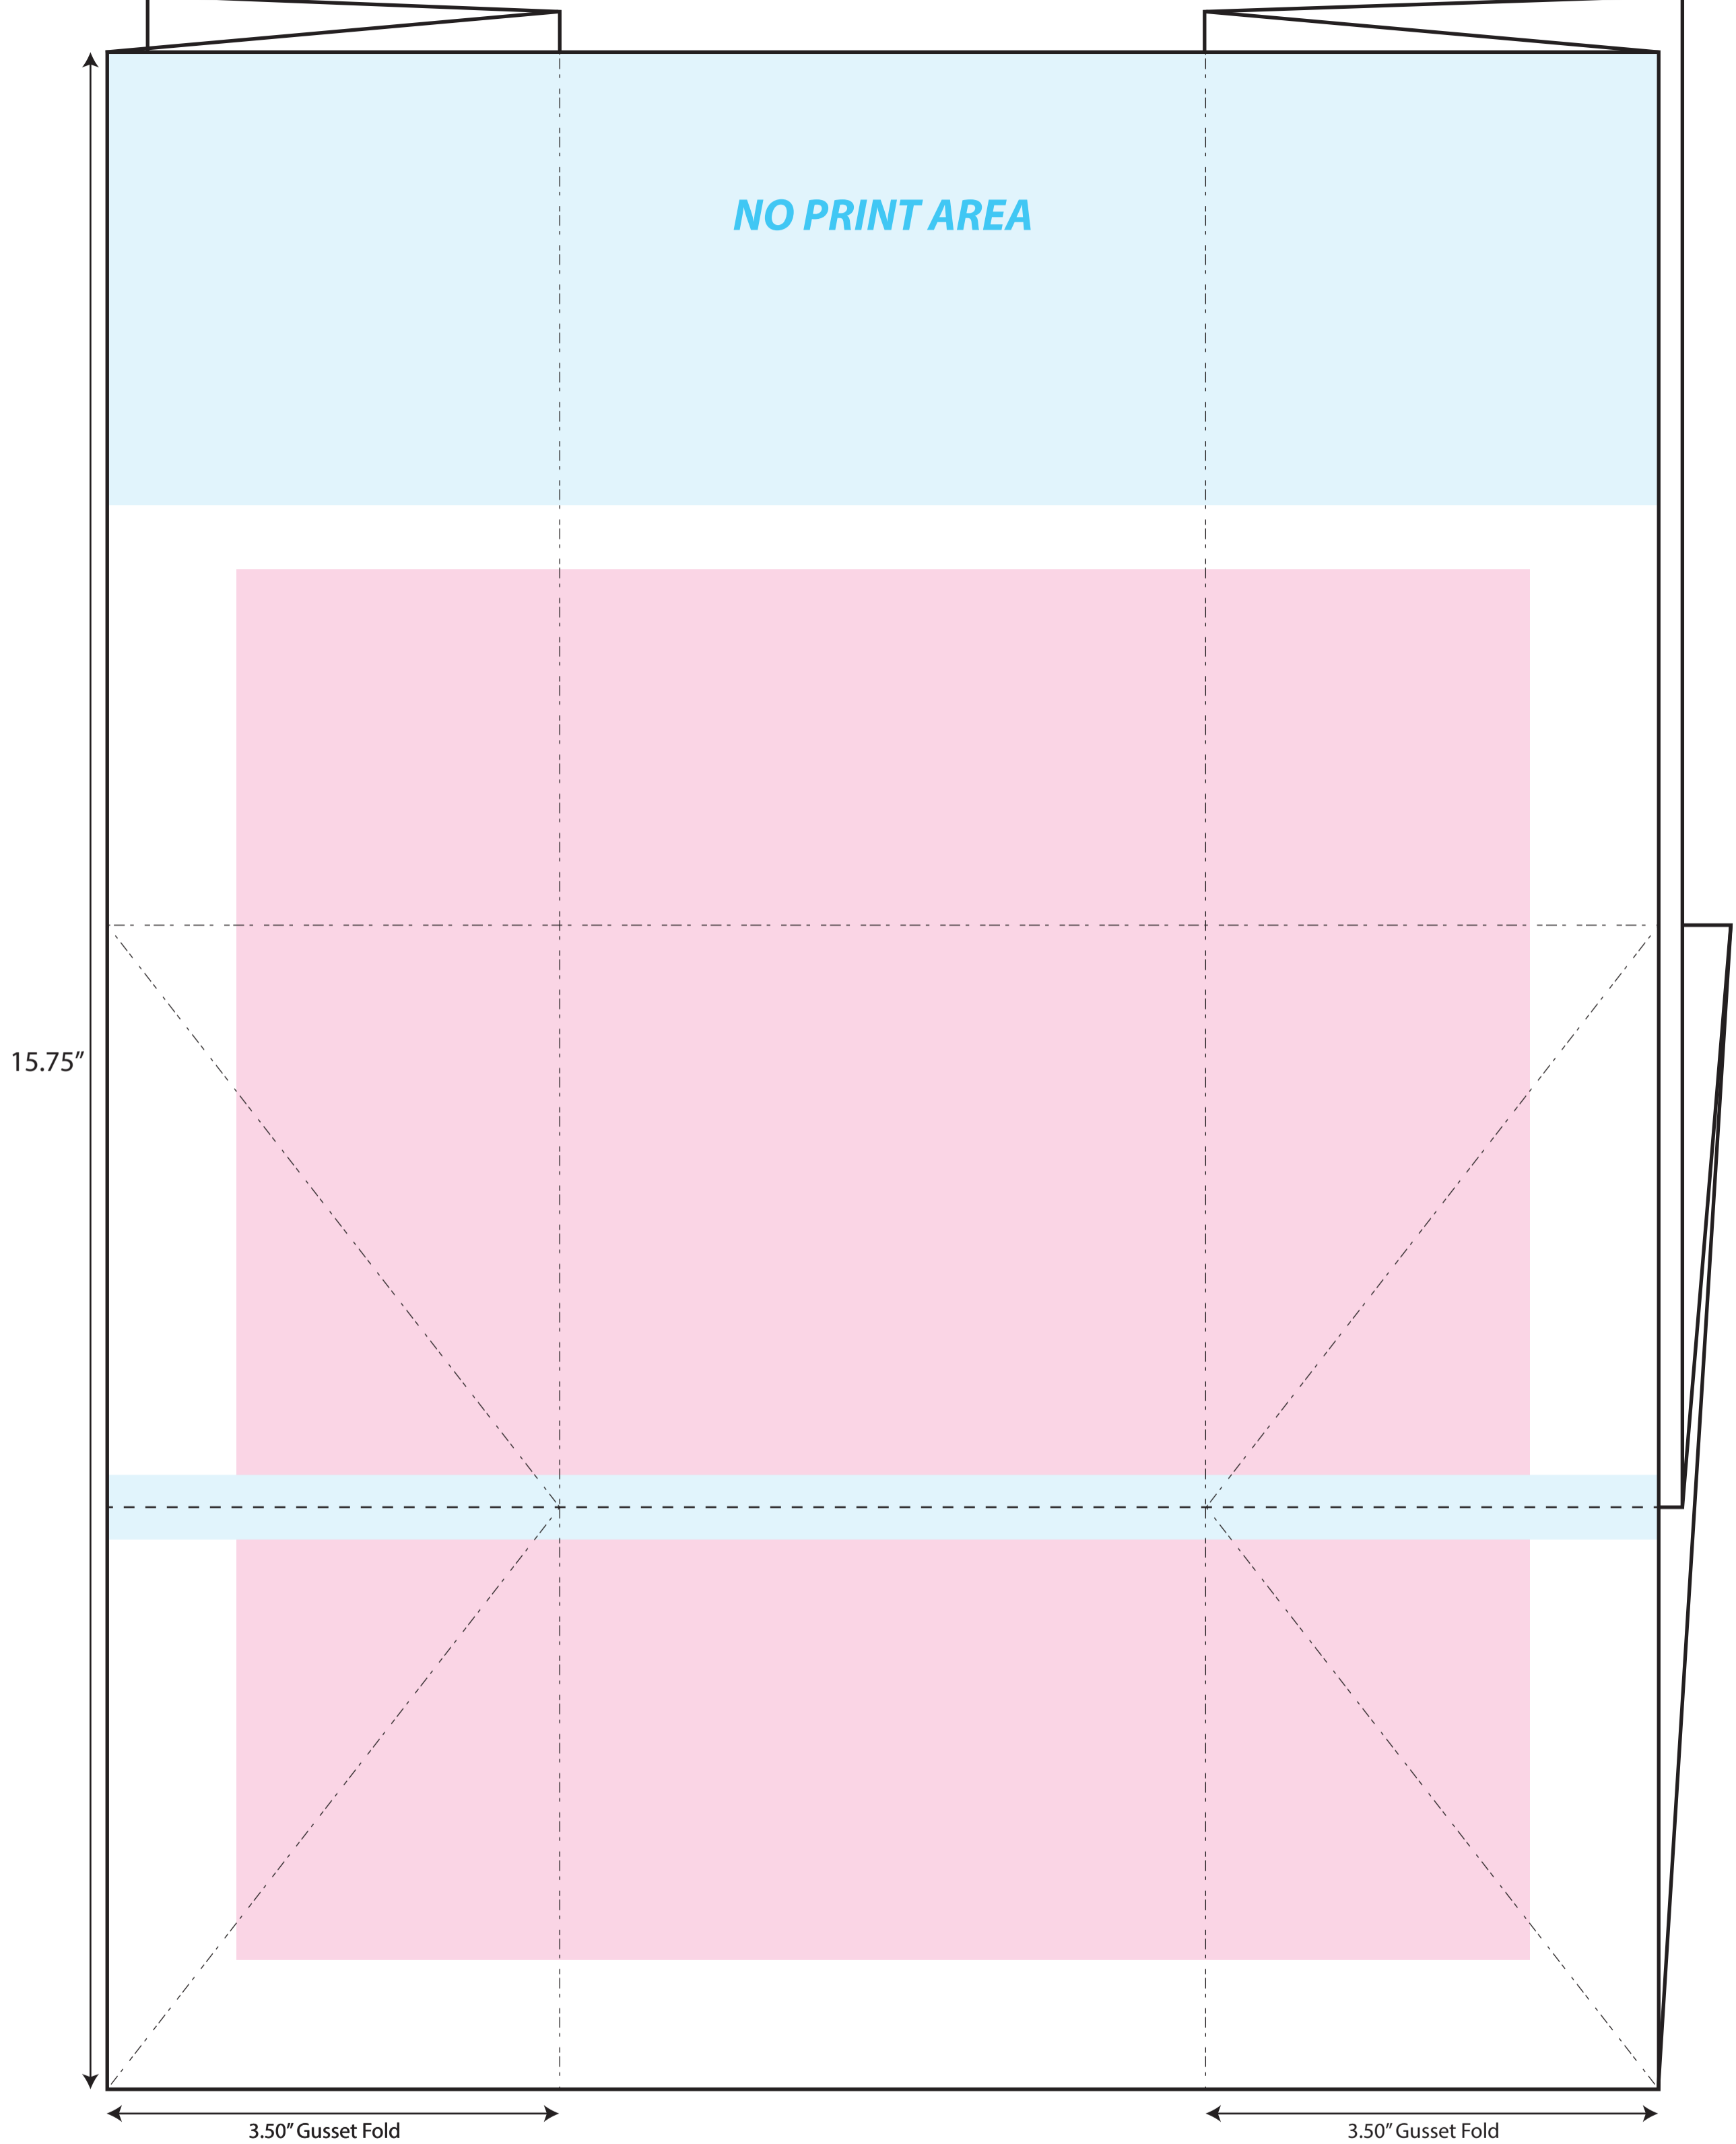

12.00"

NO PRINT AREA

15.75"

3.50" Gusset Fold

3.50" Gusset Fold

MAX IMAGE SIZE: 10.00 x 10.75"

Template Key

	= Non-Print Area
	= Imprint Area
	= Crease Line 2 Sided Printing Only

Design Tips

- Print registration is 1/4" per color
- For 2 sided printing, art must stay away from crease line by an 1/4"
- Print area is for vital art
- Minimum 8pt font (10pt bold if reversed)
- " and "™ should be 8pt minimum
- Convert all fonts to outlines before sending final art
- Place artwork on the "Art" layer