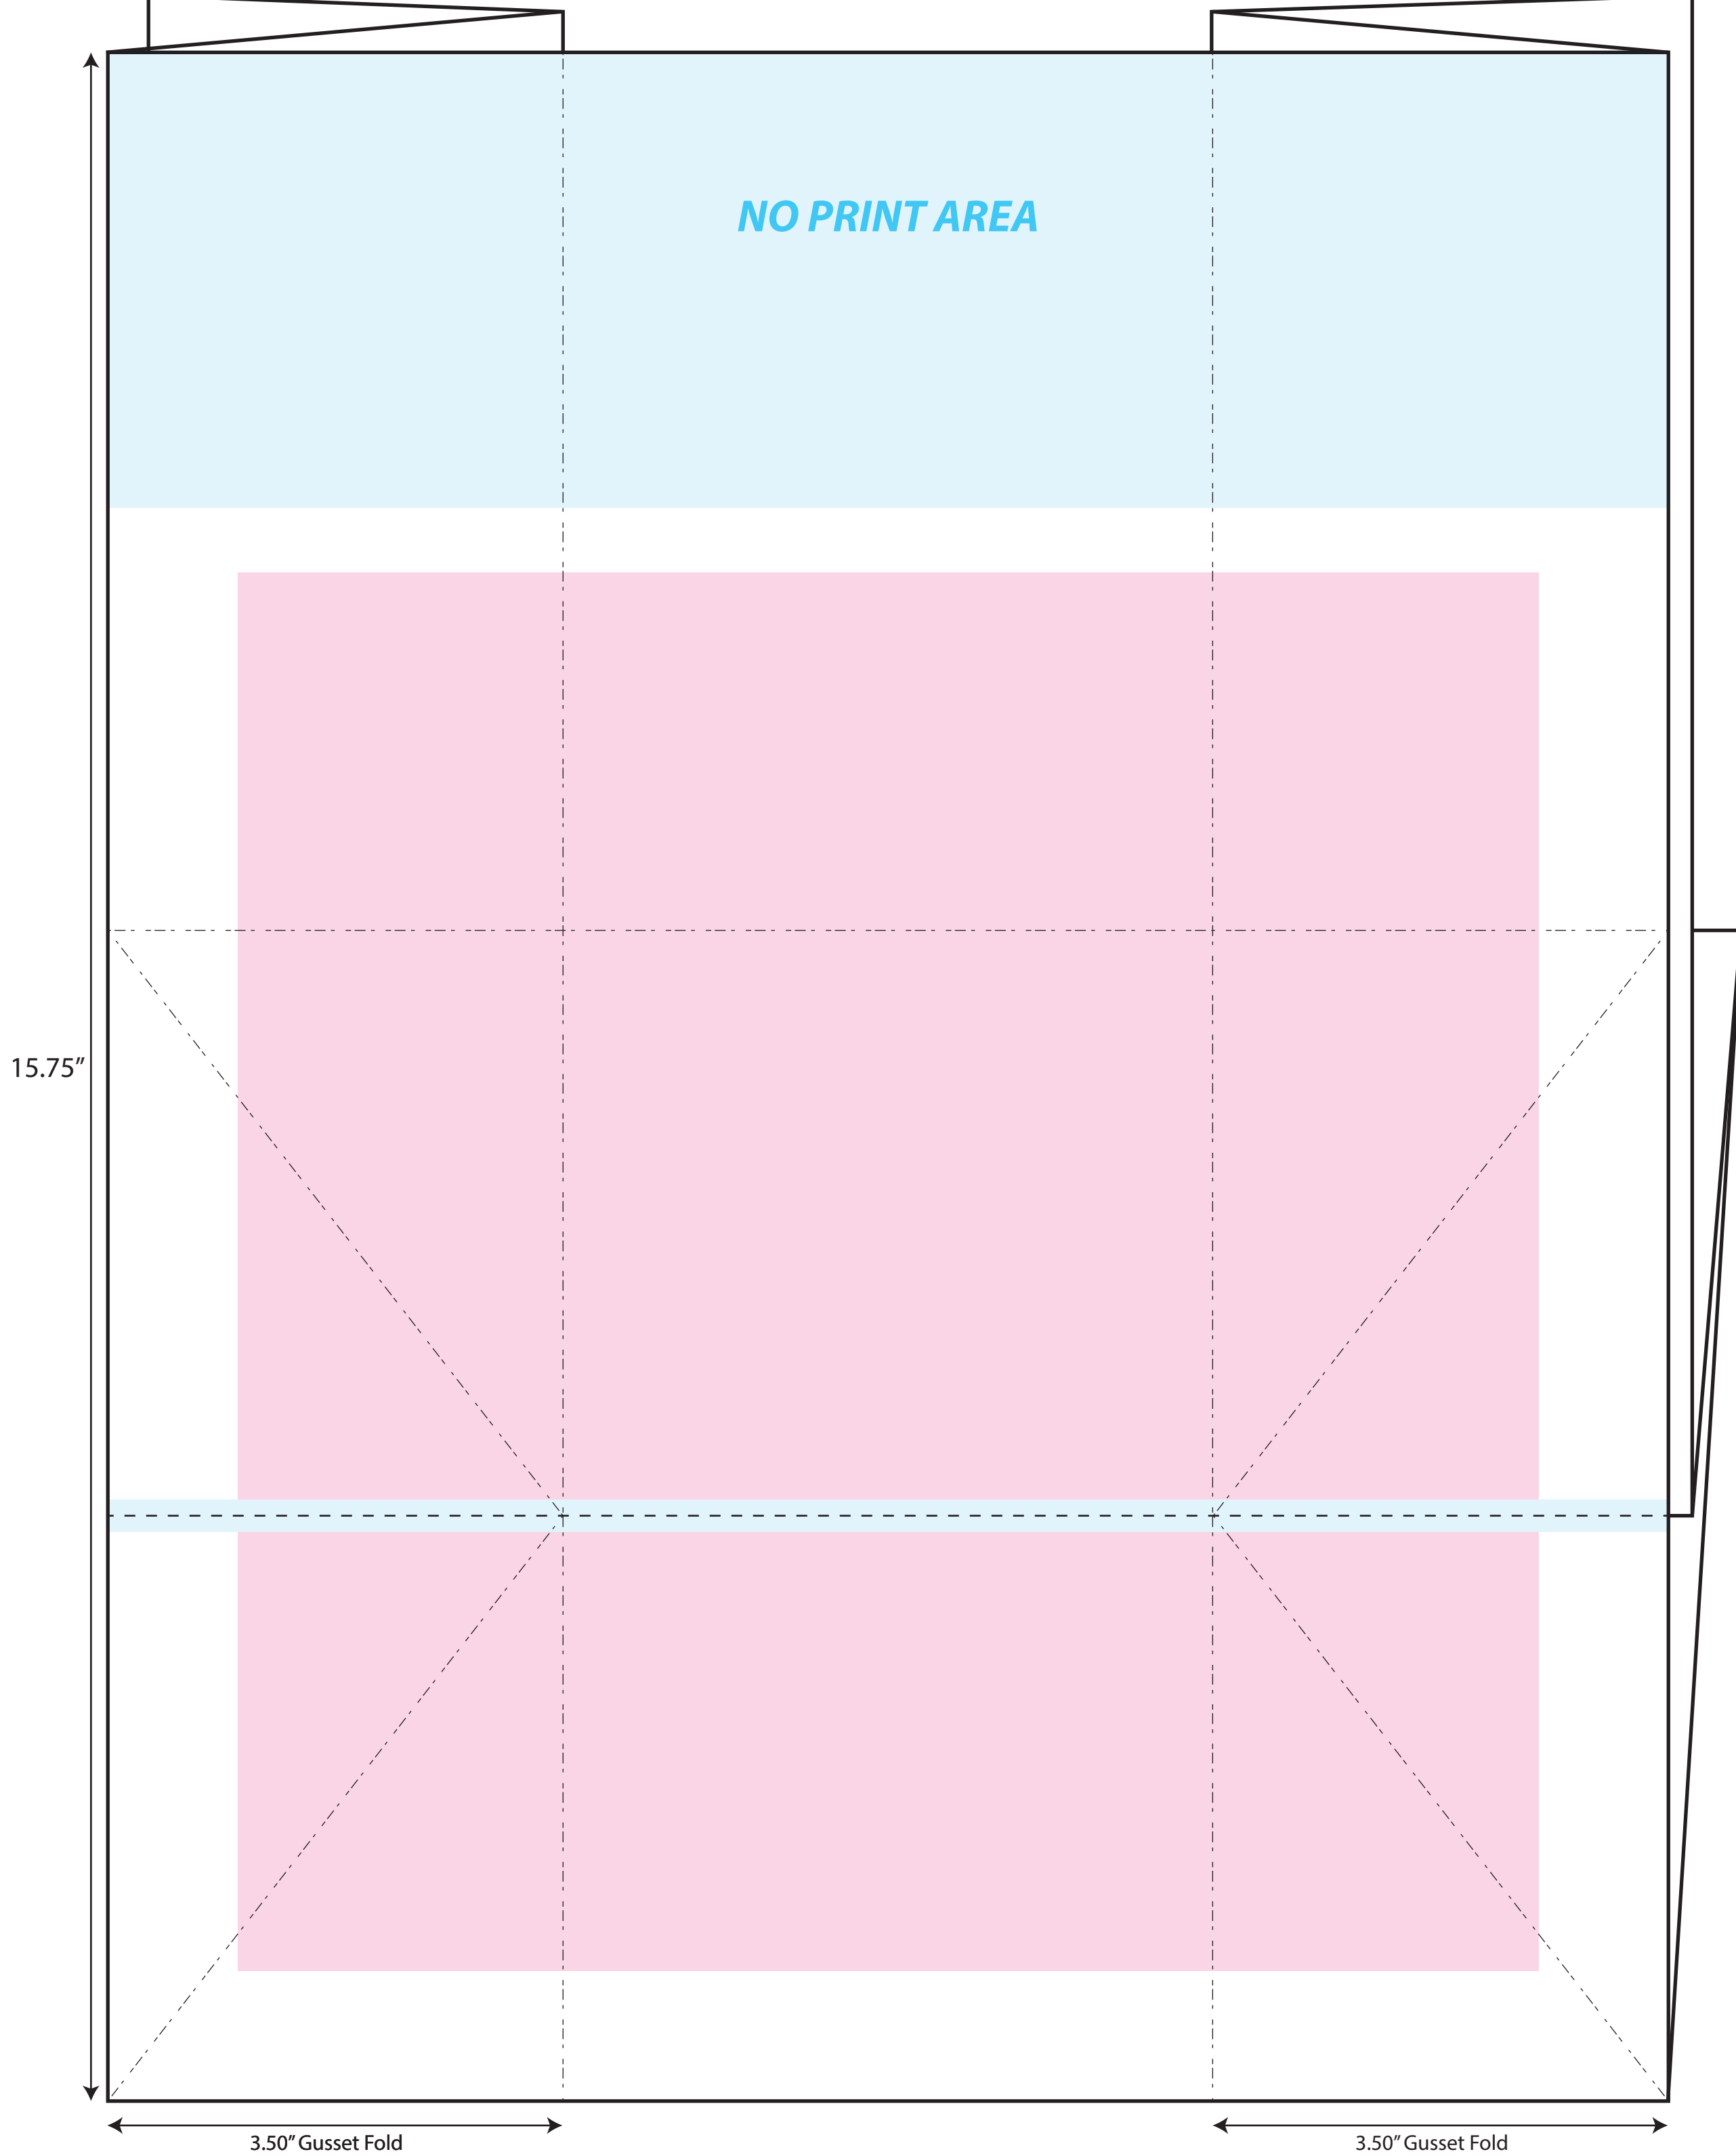

12.00"

NO PRINT AREA

15.75"

3.50" Gusset Fold

3.50" Gusset Fold

MAX IMAGE SIZE: 10.00 x 10.75"

Template Key

	= Non-Print Area
	= Imprint Area
	= Crease Line 2 Sided Printing Only

Design Tips

- Print registration is 1/16" per color
- For 2 sided printing, art must stay away from crease line by an 1/8"
- Print area is for vital art
- Minimum 8pt font (10pt bold if reversed)
- " and "™ should be 8pt minimum
- Convert all fonts to outlines before sending final art
- Place artwork on the "Art" layer