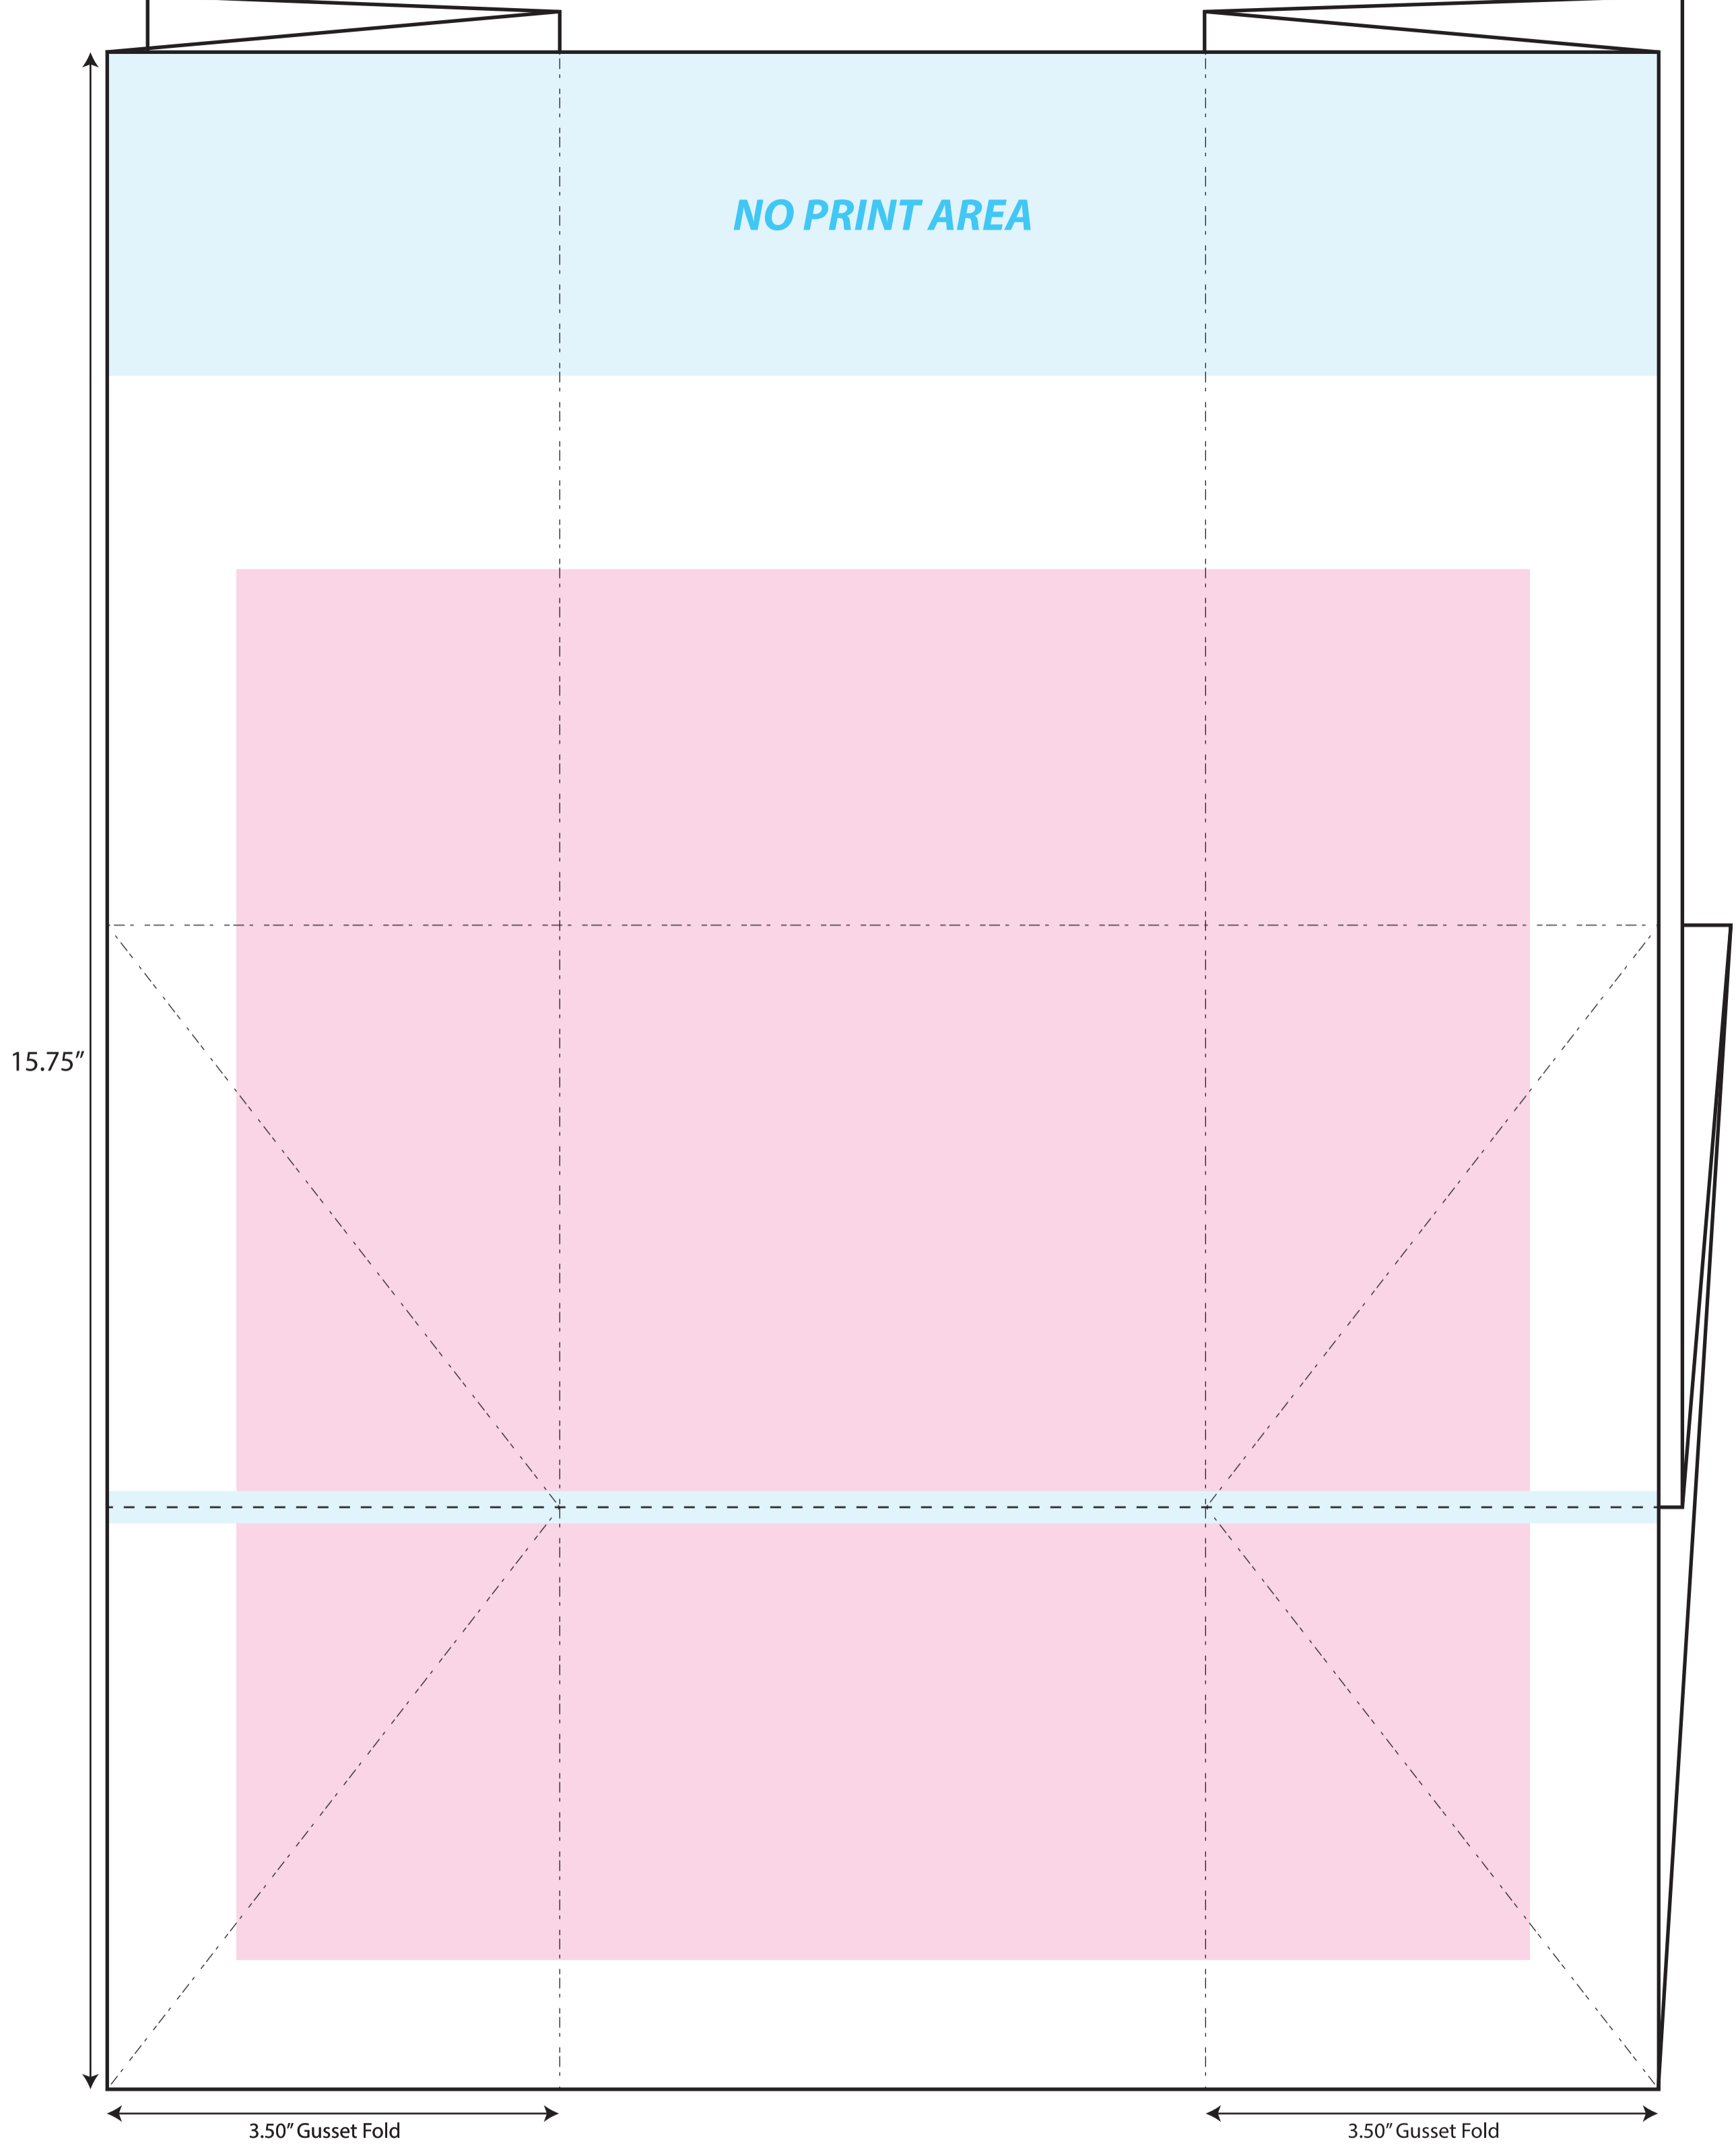

12.00"

NO PRINT AREA

15.75"

3.50" Gusset Fold

3.50" Gusset Fold

MAX IMAGE SIZE: 10.00 x 10.75"

Template Key

	= Non-Print Area
	= Imprint Area
	= Crease Line 2 Sided Printing Only

Design Tips

- Print registration is 1/16" per color
- For 2 sided printing, art must stay away from crease line by an 1/8"
- Print area is for vital art
- Minimum 8pt font (10pt bold if reversed)
- " and "™ should be 8pt minimum
- Convert all fonts to outlines before sending final art
- Place artwork on the "Art" layer