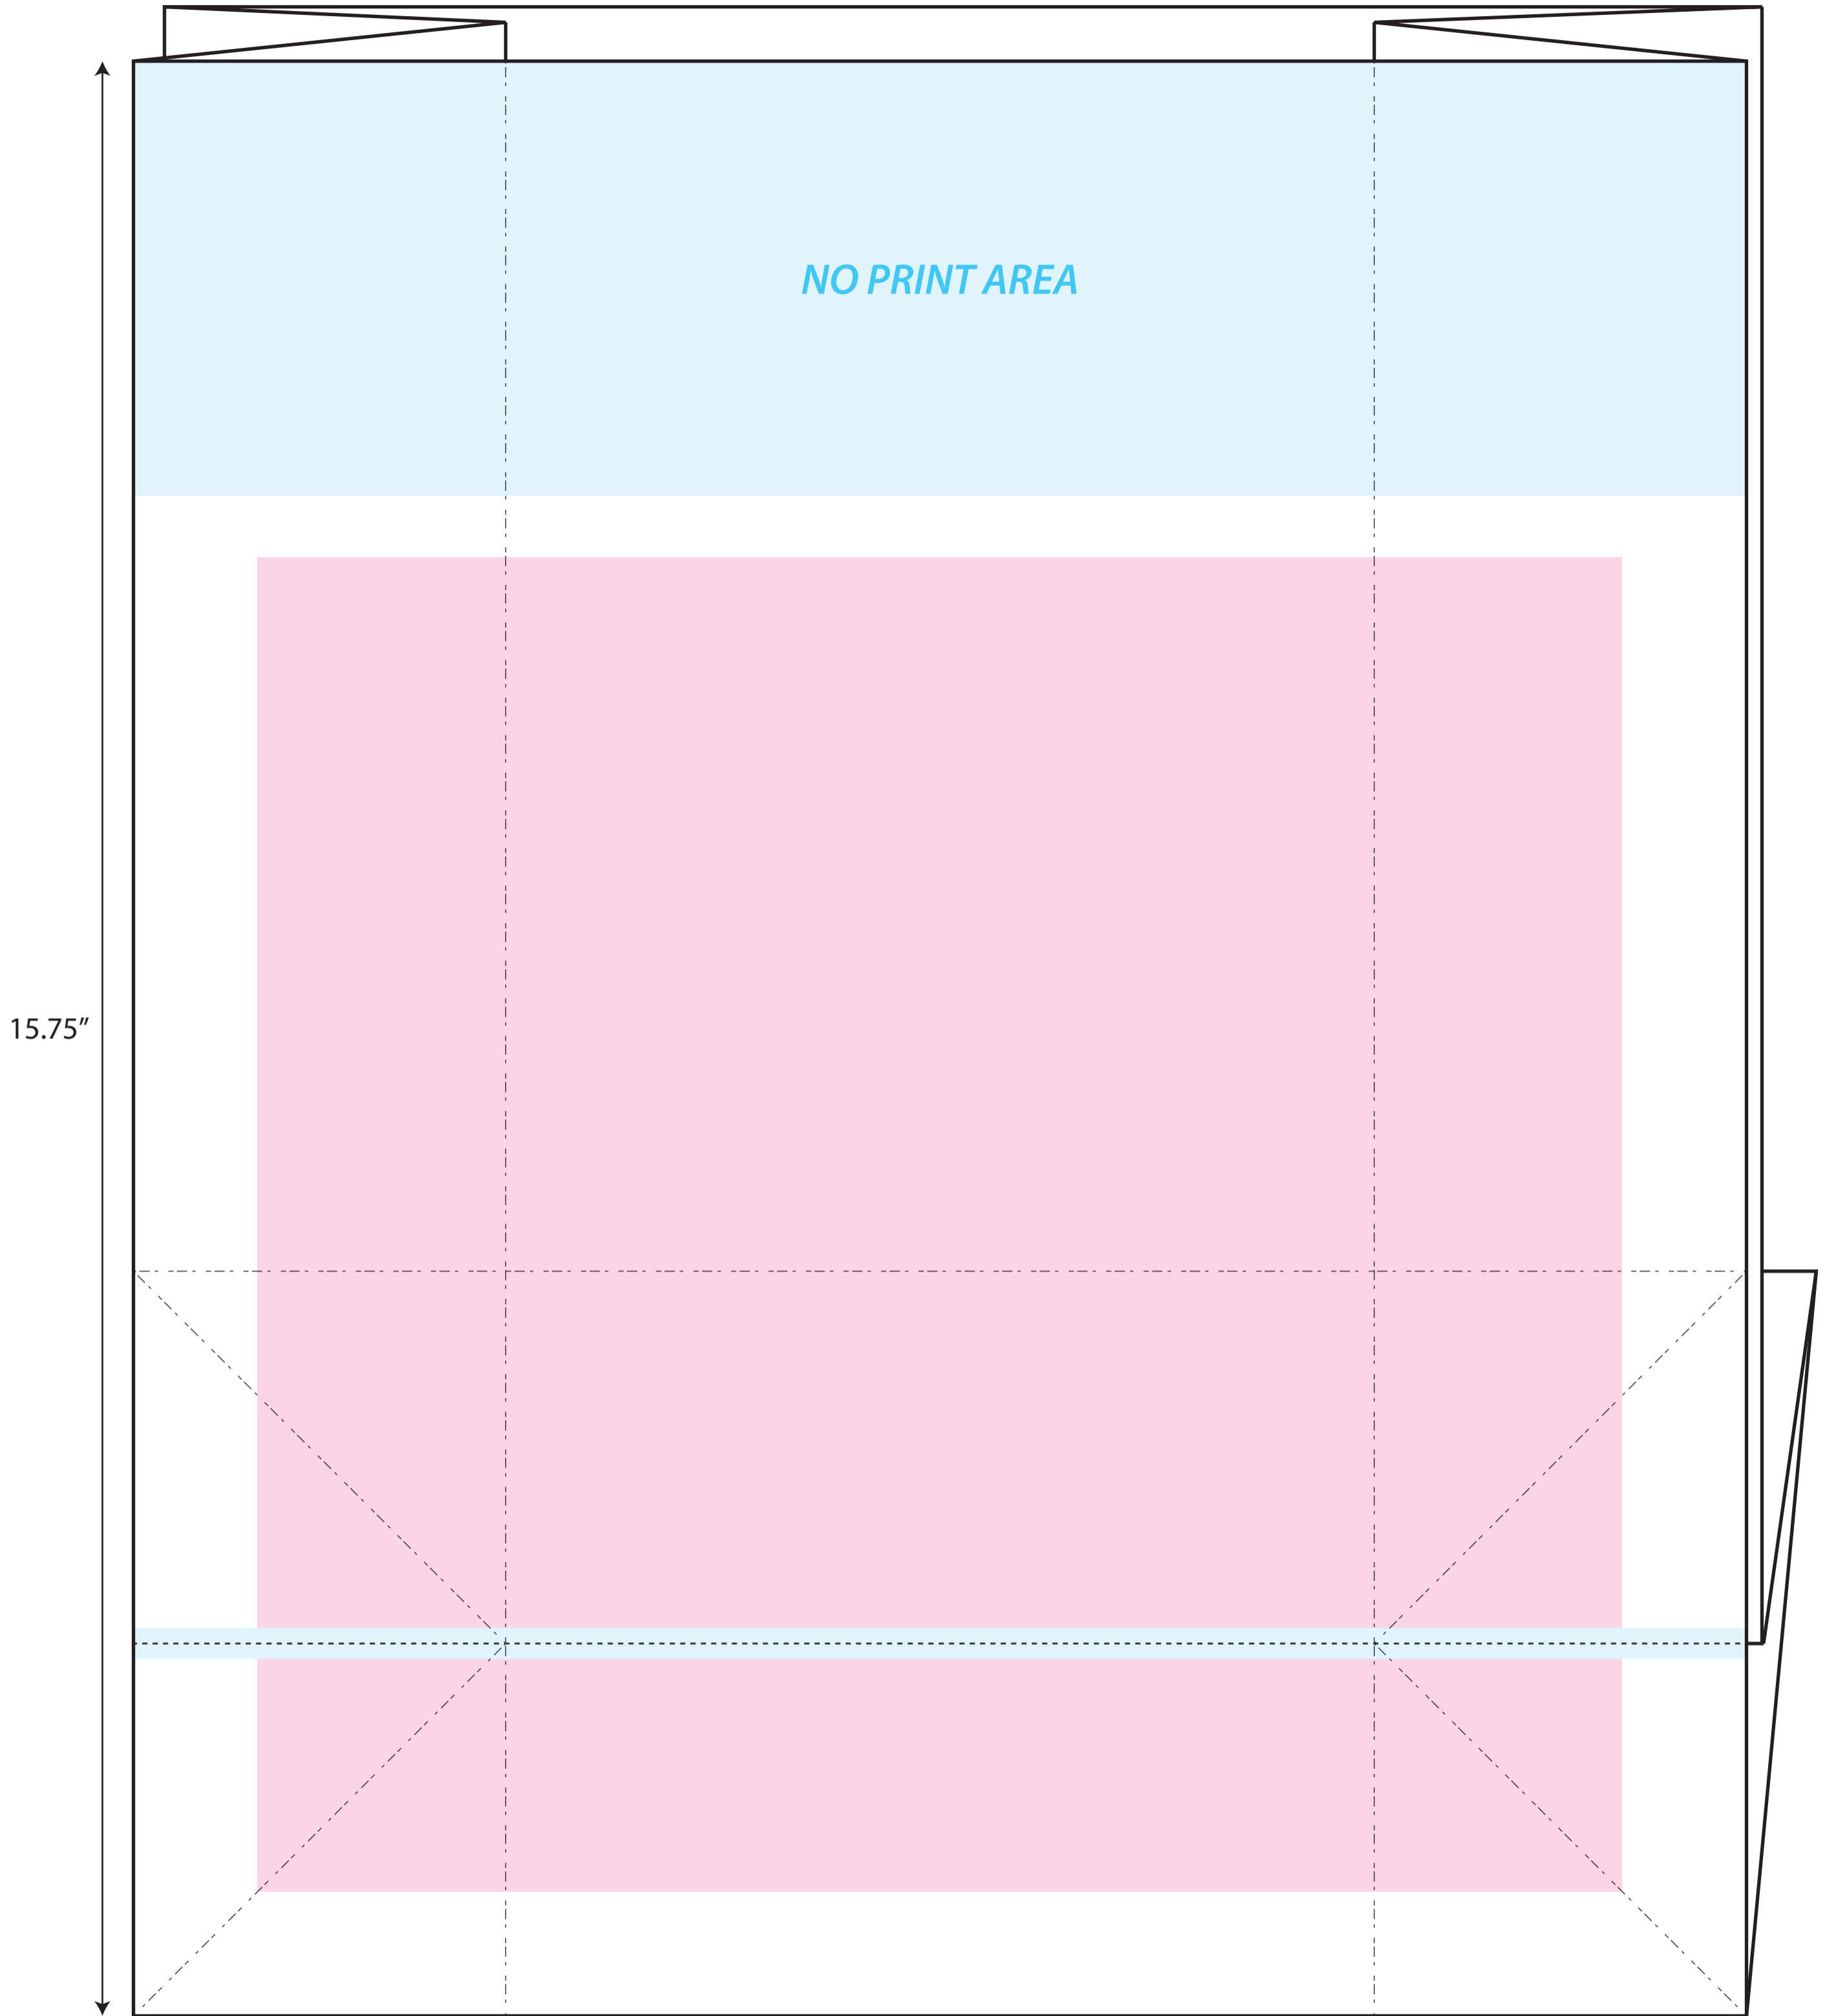

13.00"

15.75"

3" SIDE GUSSET FOLD

MAX IMAGE SIZE: 11.00 x 8.50"

IMPRINT AREA: 11.00 x 10.75"

3" SIDE GUSSET FOLD

**THE ART CAN BE PLACED IN THE PINK SHADED AREA.
 THE MAX IMAGE SIZE CAN ONLY
 MEASURE OUT TO 11.00"(w) x 8.50"(h)**

Template Key

- = Non-Print Area
- = Imprint Area
- = Crease Line
2 Sided Printing Only

Design Tips

- Print registration is 1/16" per color
- For 2 sided printing, art must stay away from crease line by an 1/8"
- Print area is for vital art
- Minimum 8pt font (10pt bold if reversed)
- ° and ™ should be 8pt minimum
- Convert all fonts to outlines before sending final art
- Place artwork on the "Art" layer