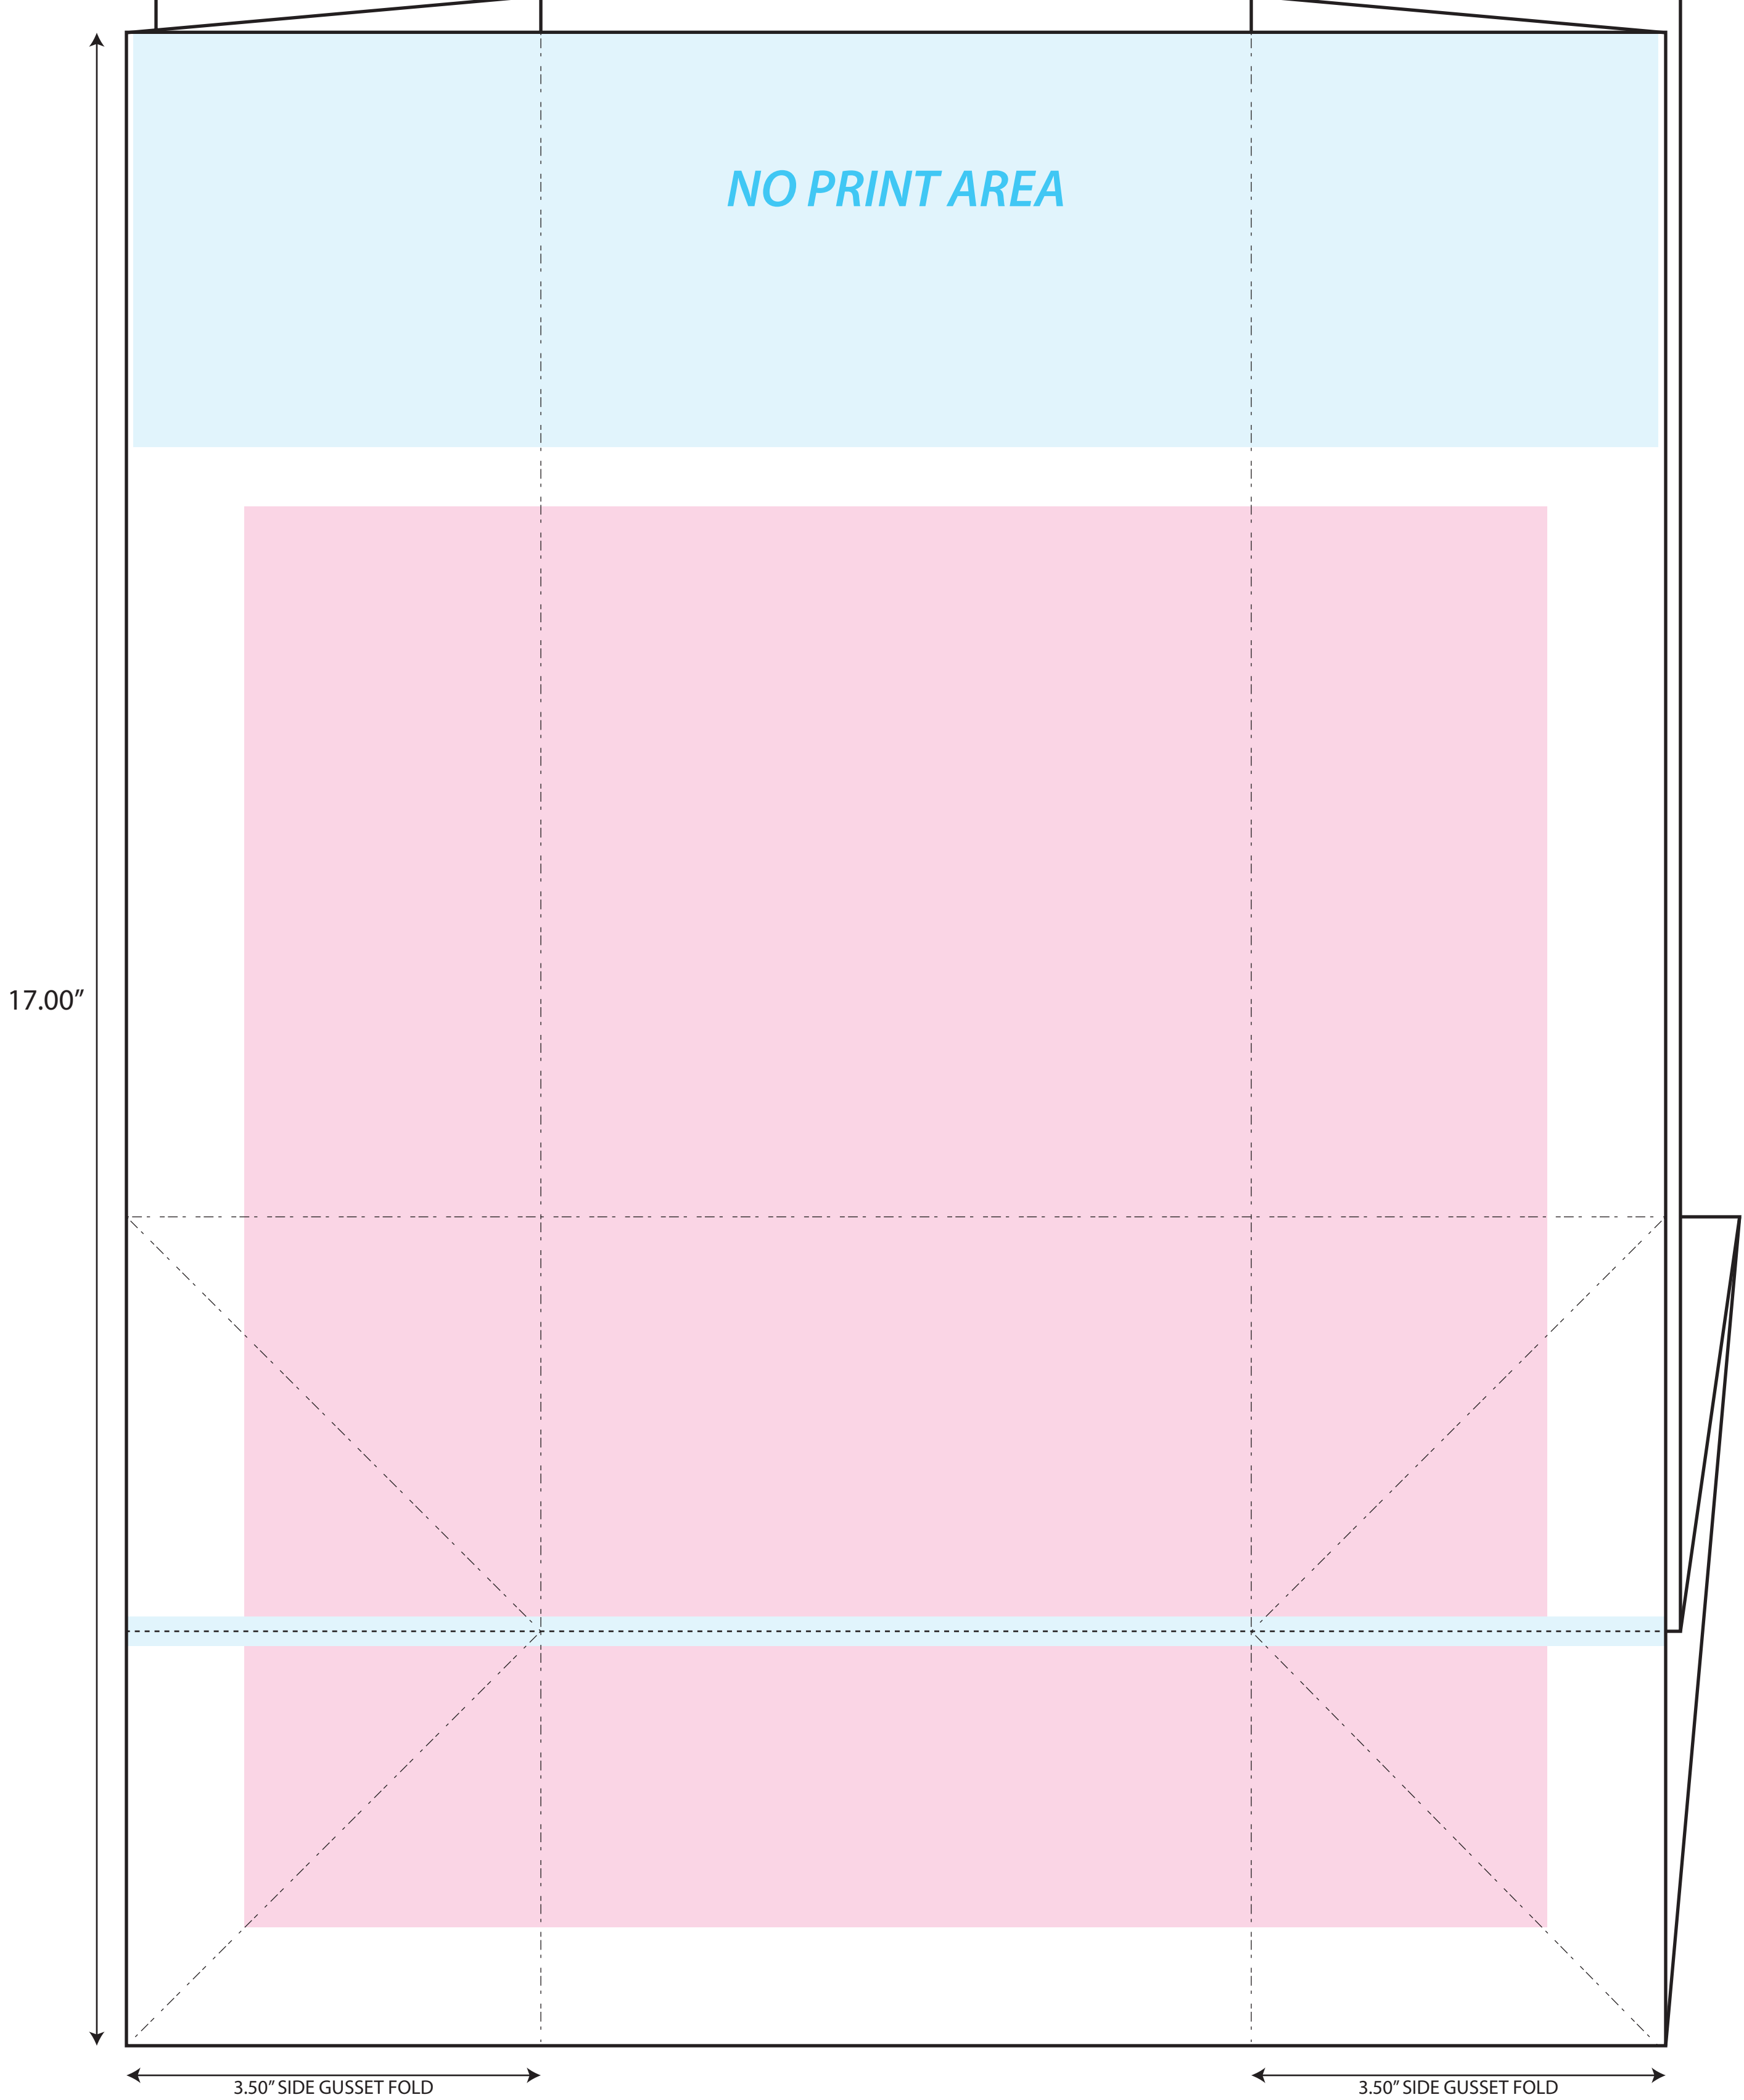

13

17.00"

3.50" SIDE GUSSET FOLD

MAX IMAGE SIZE: 11.00 x 8.50"

IMPRINT AREA: 11.00 x 12.00"

3.50" SIDE GUSSET FOLD

**THE ART CAN BE PLACED IN THE PINK SHADED AREA.
 THE MAX IMAGE SIZE CAN ONLY
 MEASURE OUT TO 11.00"(w) x 8.50"(h)**

Template Key

	= Non-Print Area
	= Imprint Area
	= Crease Line 2 Sided Printing Only

Design Tips

- Print registration is 1/16" per color
- For 2 sided printing, art must stay away from crease line by an 1/8"
- Print area is for vital art
- Minimum 8pt font (10pt bold if reversed)
- * and ™ should be 8pt minimum
- Convert all fonts to outlines before sending final art
- Place artwork on the "Art" layer