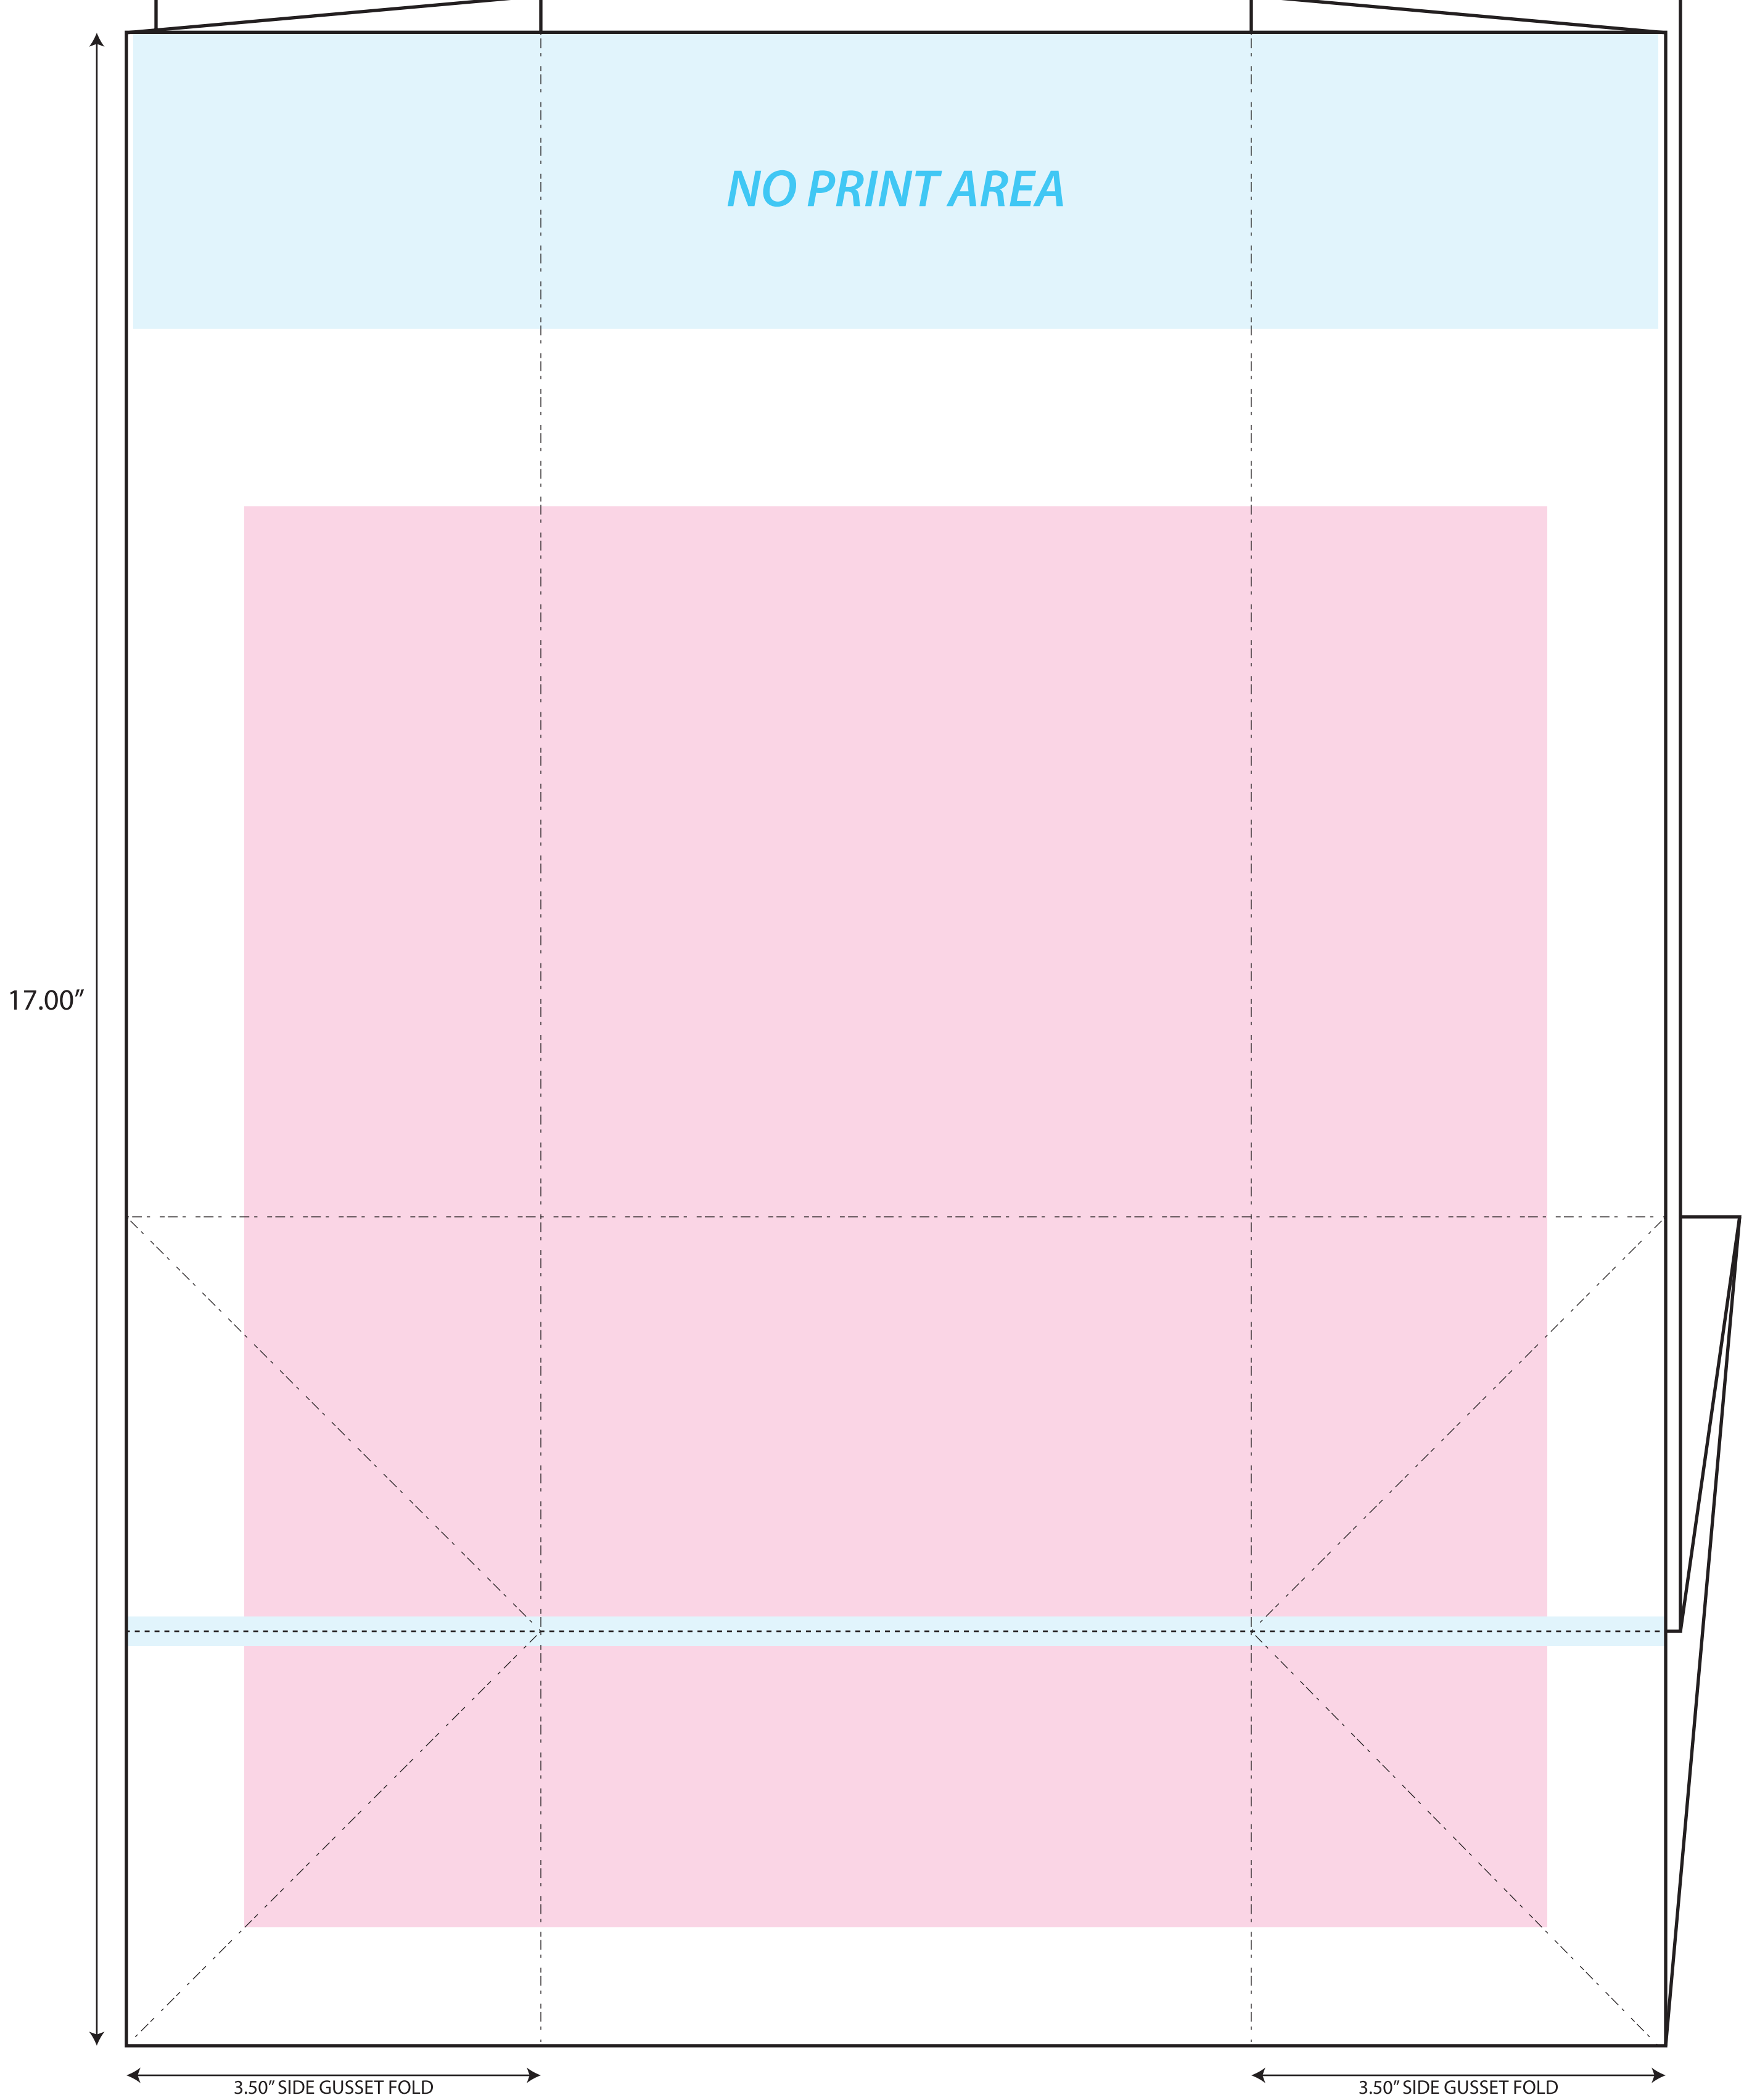

13

17.00"

**NO PRINT AREA**

3.50" SIDE GUSSET FOLD

MAX IMAGE SIZE: 11.00 x 8.50"

IMPRINT AREA: 11.00 x 12.00"

3.50" SIDE GUSSET FOLD

**THE ART CAN BE PLACED IN THE PINK SHADED AREA.  
 THE MAX IMAGE SIZE CAN ONLY  
 MEASURE OUT TO 11.00"(w) x 8.50"(h)**

**Template Key**

	= Non-Print Area
	= Imprint Area
	= Crease Line 2 Sided Printing Only

**Design Tips**

- Print registration is 1/16" per color
- For 2 sided printing, art must stay away from crease line by an 1/8"
- Print area is for vital art
- Minimum 8pt font (10pt bold if reversed)
- \* and ™ should be 8pt minimum
- Convert all fonts to outlines before sending final art
- Place artwork on the "Art" layer