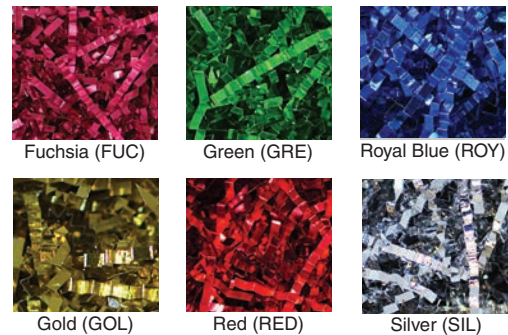

New!

Pure Metallic Crinkle Cut™ Paper Shred

1 Unit = 1 Carton

Product Code	Description	Ctn	Actual (Ship) Wt
Metallic Blends - Crinkle Shred - All Colors Not Shown			
SP-10__	Gold & Silver*	10 Lb.	12 (28)
Pure Metallic Paper Shred 10 lb. (not mylar)			
SP-CM10__	Pure Metallic Crinkle Cut Shred*	10 Lb.	12 (42)

*Shreds will be drop shipped separately; $4.50 charge will apply per order. Same Day shipping not available. Additional colors available in crinkle cut, parchment, & metallic blends. Contact customer service for full listing.

Shreds contain min 30% recycled content except Kraft which is 70%.