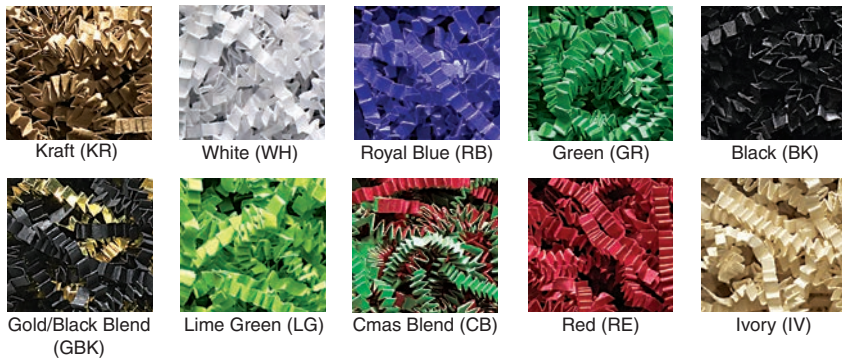

Shred

Crinkle Cut™ Paper Shred

Product Code	Description	Ctn	Actual (Ship) Wt
Crinkle Shred Paper Shred*			
SP-10__	Colors & Christmas Blend*	10 Lb.	12 (28)
SP-40__	Colors & Christmas Blend*	40 Lb.	40 (107)
SP-10WH	White*	10 Lb.	12 (28)
SP-40WH	White*	40 Lb.	40 (107)
SP-10KR	Kraft*	10 Lb.	12 (28)
SP-40KR	Kraft*	40 Lb.	40 (107)