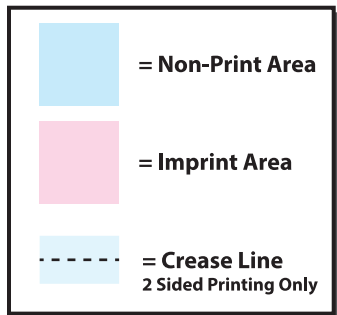

MAX IMAGE SIZE: 3.25 x 4.25"

Template Key

Design Tips

- Print registration is 1/16" per color
- For 2 sided printing, art must stay away from crease line by an 1/8"
- Print area is for vital art
- Minimum 8pt font (10pt bold if reversed)
- ® and ™ should be 8pt minimum
- Convert all fonts to outlines before sending final art
- Place artwork on the "Art" layer